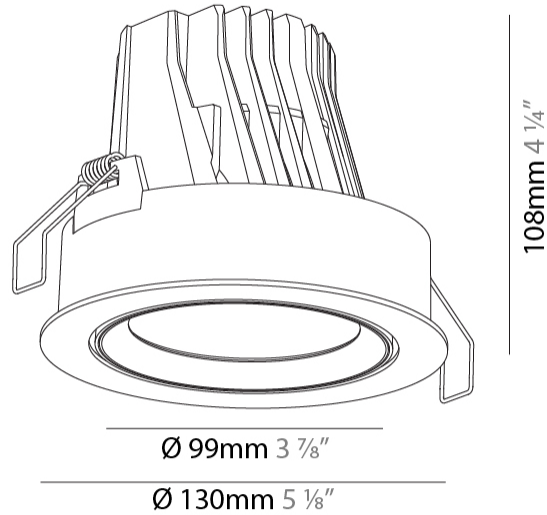

GENERAL

Series: Mechniq Round
Brand: Prolicht
Division: Architectural
Mounting Type: Recessed
Mounting Location: Ceiling
Subcategory: Downlight

PHYSICAL

Shape: Round
Diameter (mm): 130
Diameter (in): 5 1/8
Height (mm): 108
Height (in): 4 1/4
Ceiling Thickness (mm): 10 / 12.5 / 15
Ceiling Thickness (in): 3/8 or 1/2 or 9/16
Min. Recessing Depth (mm): 130
Min. Recessing Depth (in): 5 1/8
Light Distribution: Adjustable / Downlight
Weight (kg): 0.707
Weight (lbs): 1.56
Fixture Finish: SSR / BKV / CWI / CRY / HAB / UFT / ITA / RUA / FTG / MYG / LOD / PUS / FRO / FUP / KIA / POP / BLS / SPG / MEY / GOH / GUM / CHC / COM / ABZ / JAG / OBR / MOS / ROR
Fixture Material: Aluminum Die Cast
Cut-out Measurements: 120mm / 4 3/4"

ELECTRICAL

Lamp Type: LED (Zhaga Standard)
Total Output Wattage (W): 12 / 15
Dimming: Tri-Mode (Non-Dimming and Phase Dimming (120Vac only) and 0-10V Dimming)
Driver Included: No
Driver Location: Recessed Housing
Driver Type: Constant Current - Universal
Housing: See components
Input Voltage (V): 120 - 277
Constant Current (MA): 350

LED

Number of LEDs: 1
Color Temperature (°K): 2700 / 3000 / 3500 / 4000
Max. Delivered Lumen (lm): 830 / 930 / 1010 / 1030
CRI: >90 CRI
Lamp Life (hrs): 50000

OPTICAL

Reflector°: 8
Adjustability: Rotational 355°, Tilt 30°

RATINGS AND CERTIFICATIONS

Certified By: Certified for North American Standards
IP rating: IP20