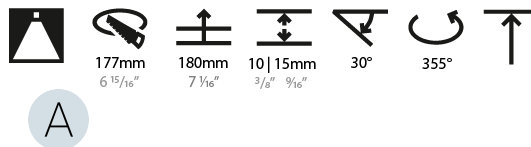

PHYSICAL

Shape: Round
Diameter (mm): 182
Diameter (in): 7 3/16
Height (mm): 155
Height (in): 6 1/8
Ceiling Thickness (mm): 10 / 12.5 / 15
Ceiling Thickness (in): 3/8 or 1/2 or 9/16
Min. Recessing Depth (mm): 180
Min. Recessing Depth (in): 7 1/16
Light Distribution: Adjustable / Downlight
Weight (kg): 1.736
Weight (lbs): 3.83
Fixture Finish: SSR / BKV / CWI / CRY / HAB / UFT / ITA / RUA / FTG / MYG / LOD / PUS / FRO / FUP / KIA / POP / BLS / SPG / MEY / GOH / GUM / CHC / COM / ABZ / JAG / OBR / MOS / ROR
Fixture Material: Aluminum Die Cast
Cut-out Measurements: 177mm / 6 15/16"

ELECTRICAL

Lamp Type: LED (Zhaga Standard)
Input Wattage (W): 46.2
Total Output Wattage (W): 41.9
Dimming: Tri-Mode (Non-Dimming and Phase Dimming (120Vac only) and 0-10V Dimming)
Driver Included: No
Driver Location: Recessed Housing
Driver Type: Constant Current - Universal
Driver Class: Class 2
Housing: See components
Input Voltage (V): 120 - 277
Constant Current (MA): 1050

LED

Number of LEDs: 1
Color Temperature (°K): 2700 / 3000 / 3500 / 4000
Max. Delivered Lumen (lm): 4030 / 4130 / 4342 / 4430
CRI: >90 CRI
Lamp Life (hrs): 50000

OPTICAL

Reflector: 12 / 24 / 40
Adjustability: Rotational 355°; Tilt 30°

RATINGS AND CERTIFICATIONS

Certified By: Certified for North American Standards
IP rating: IP20

PROJECT
TYPE
SPECIFIER
QUANTITY
DATE